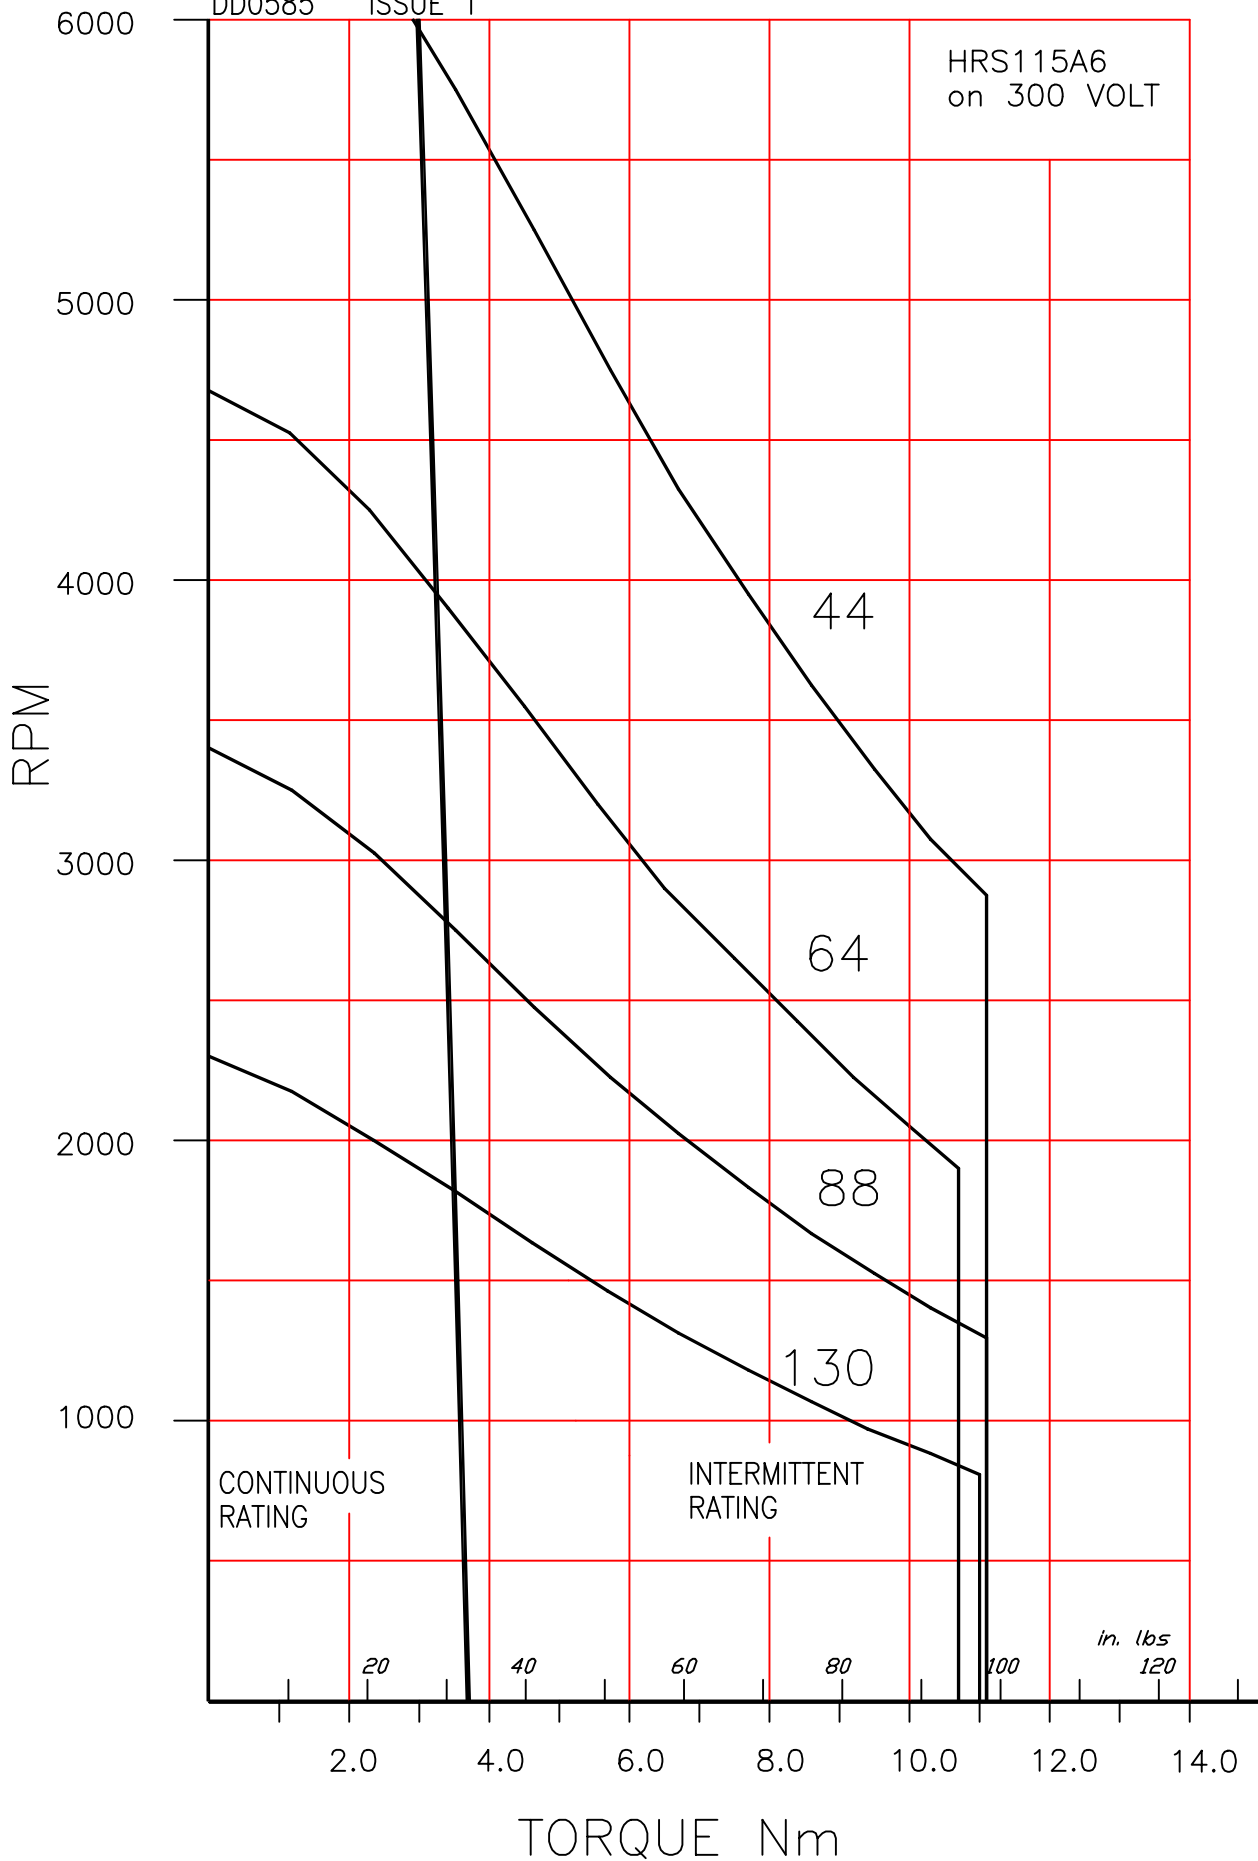

DD0576 ISSUE 1
HRS115A6
on 150 VOLT

DD0585 ISSUE 1

HRS115A6
on 300 VOLT

DD0590 ISSUE 1

HRS115A6
on 560 VOLT

CONTINUOUS
RATING

INTERMITTENT
RATING

in. lbs
120

TORQUE Nm

DD0595 ISSUE 1

HRS115A6
on 650 VOLT