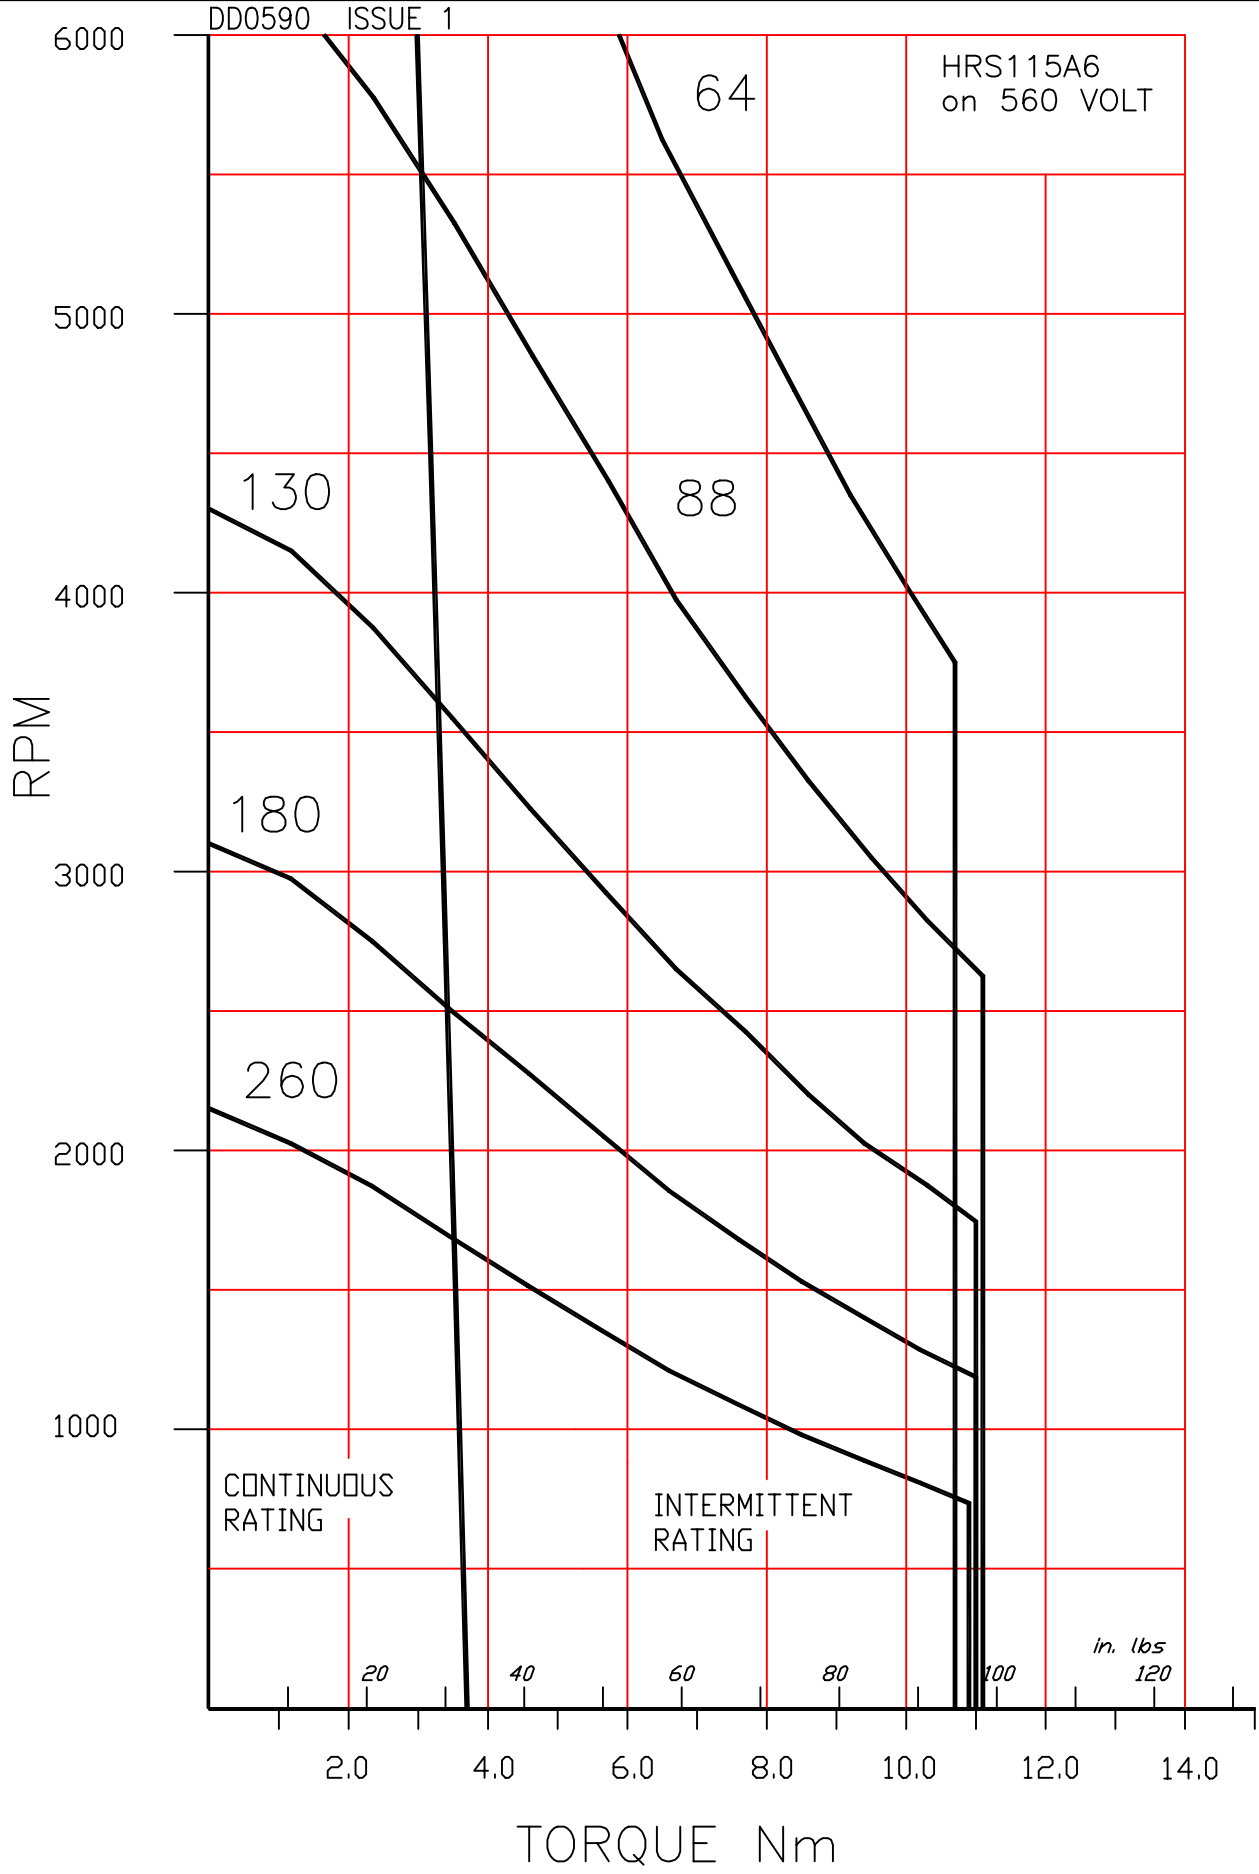

DD0576 ISSUE 1
HRS115A6
on 150 VOLT

DD0585 ISSUE 1

HRS115A6
on 300 VOLT

DD0590 ISSUE 1

HRS115A6
on 560 VOLT

CONTINUOUS
RATING

INTERMITTENT
RATING

in. lbs
120

TORQUE Nm

DD0595 ISSUE 1

HRS115A6
on 650 VOLT