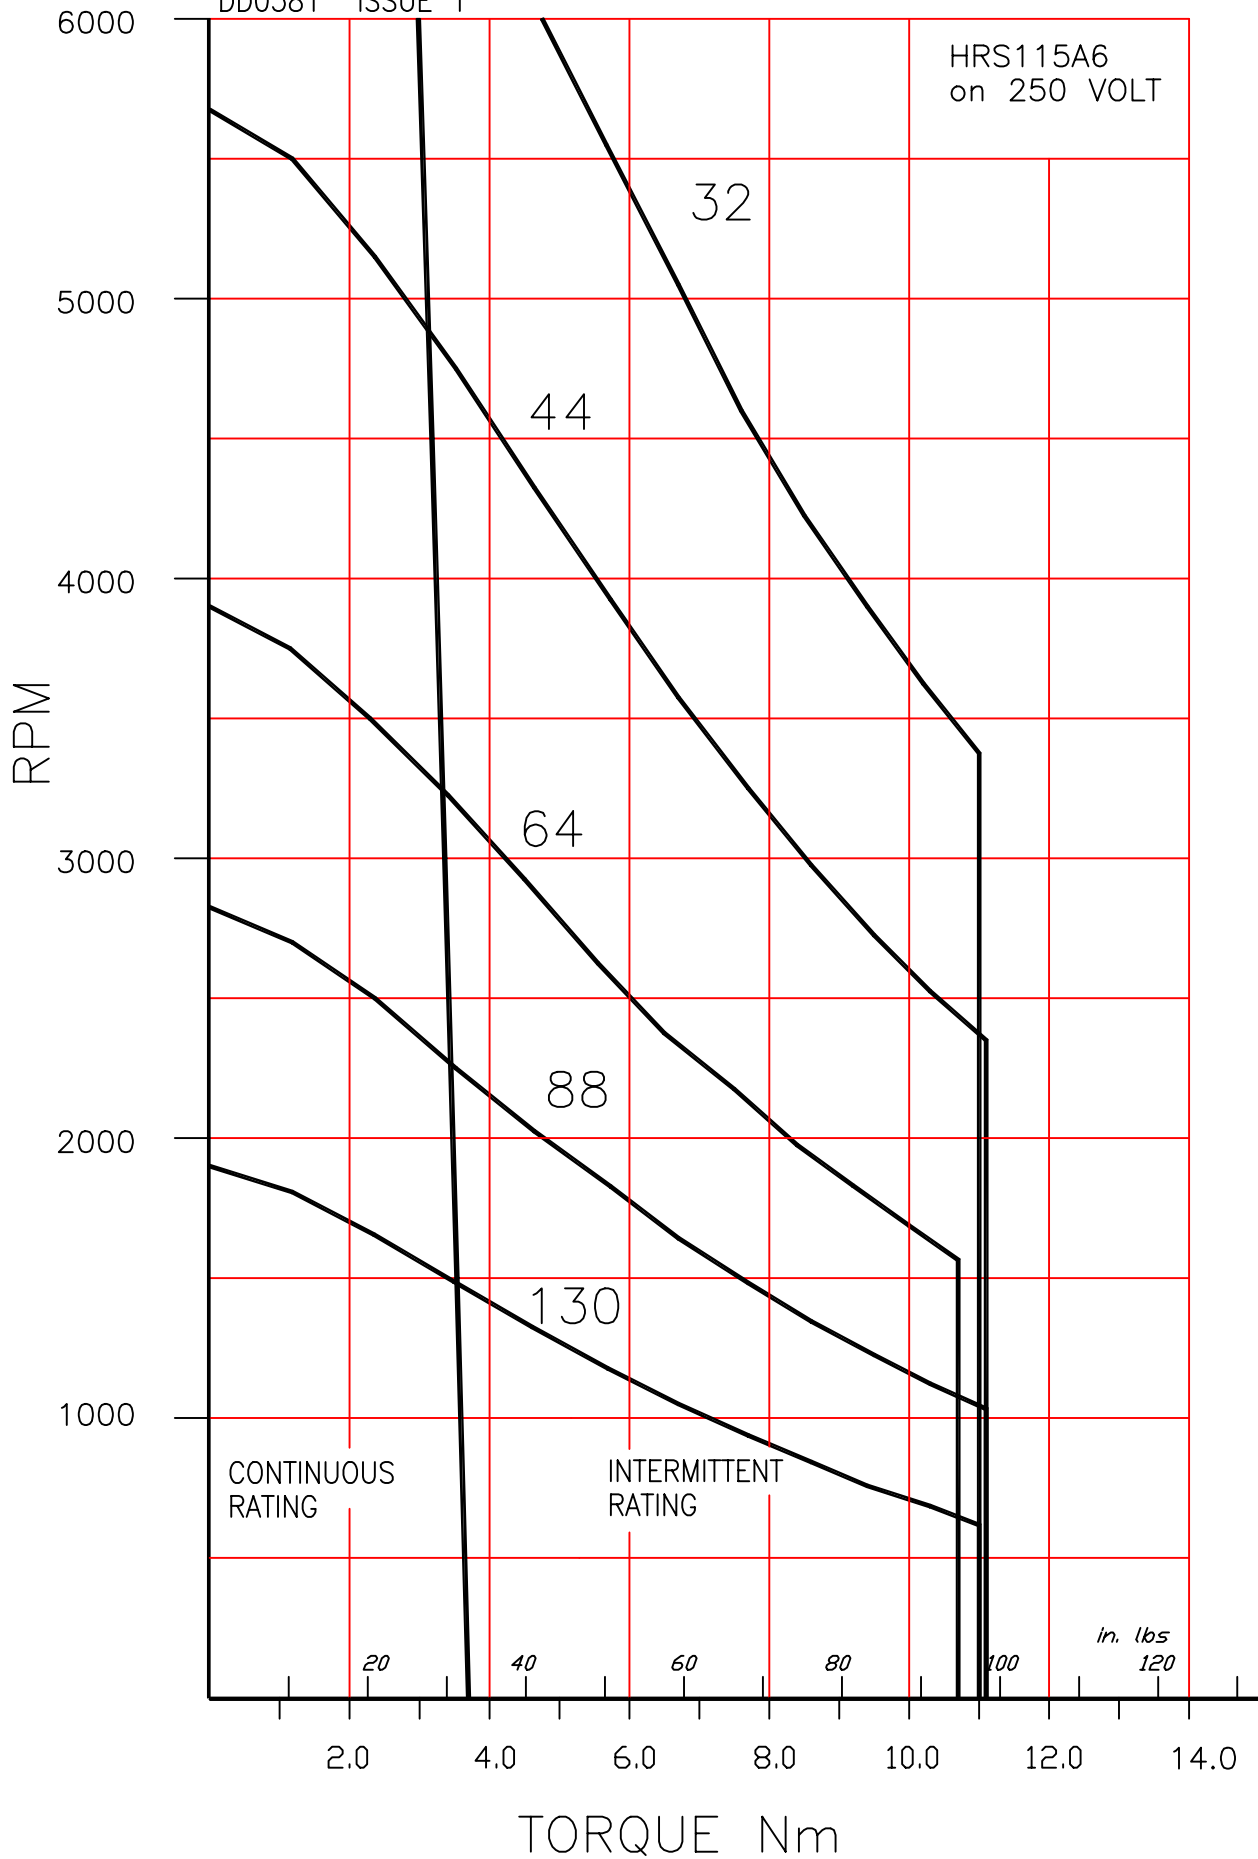

DD0576 ISSUE 1
HRS115A6
on 150 VOLT

DD0585 ISSUE 1

HRS115A6
on 300 VOLT

DD0590 ISSUE 1

HRS115A6
on 560 VOLT

CONTINUOUS
RATING

INTERMITTENT
RATING

in. lbs
120

TORQUE Nm

DD0595 ISSUE 1

HRS115A6
on 650 VOLT