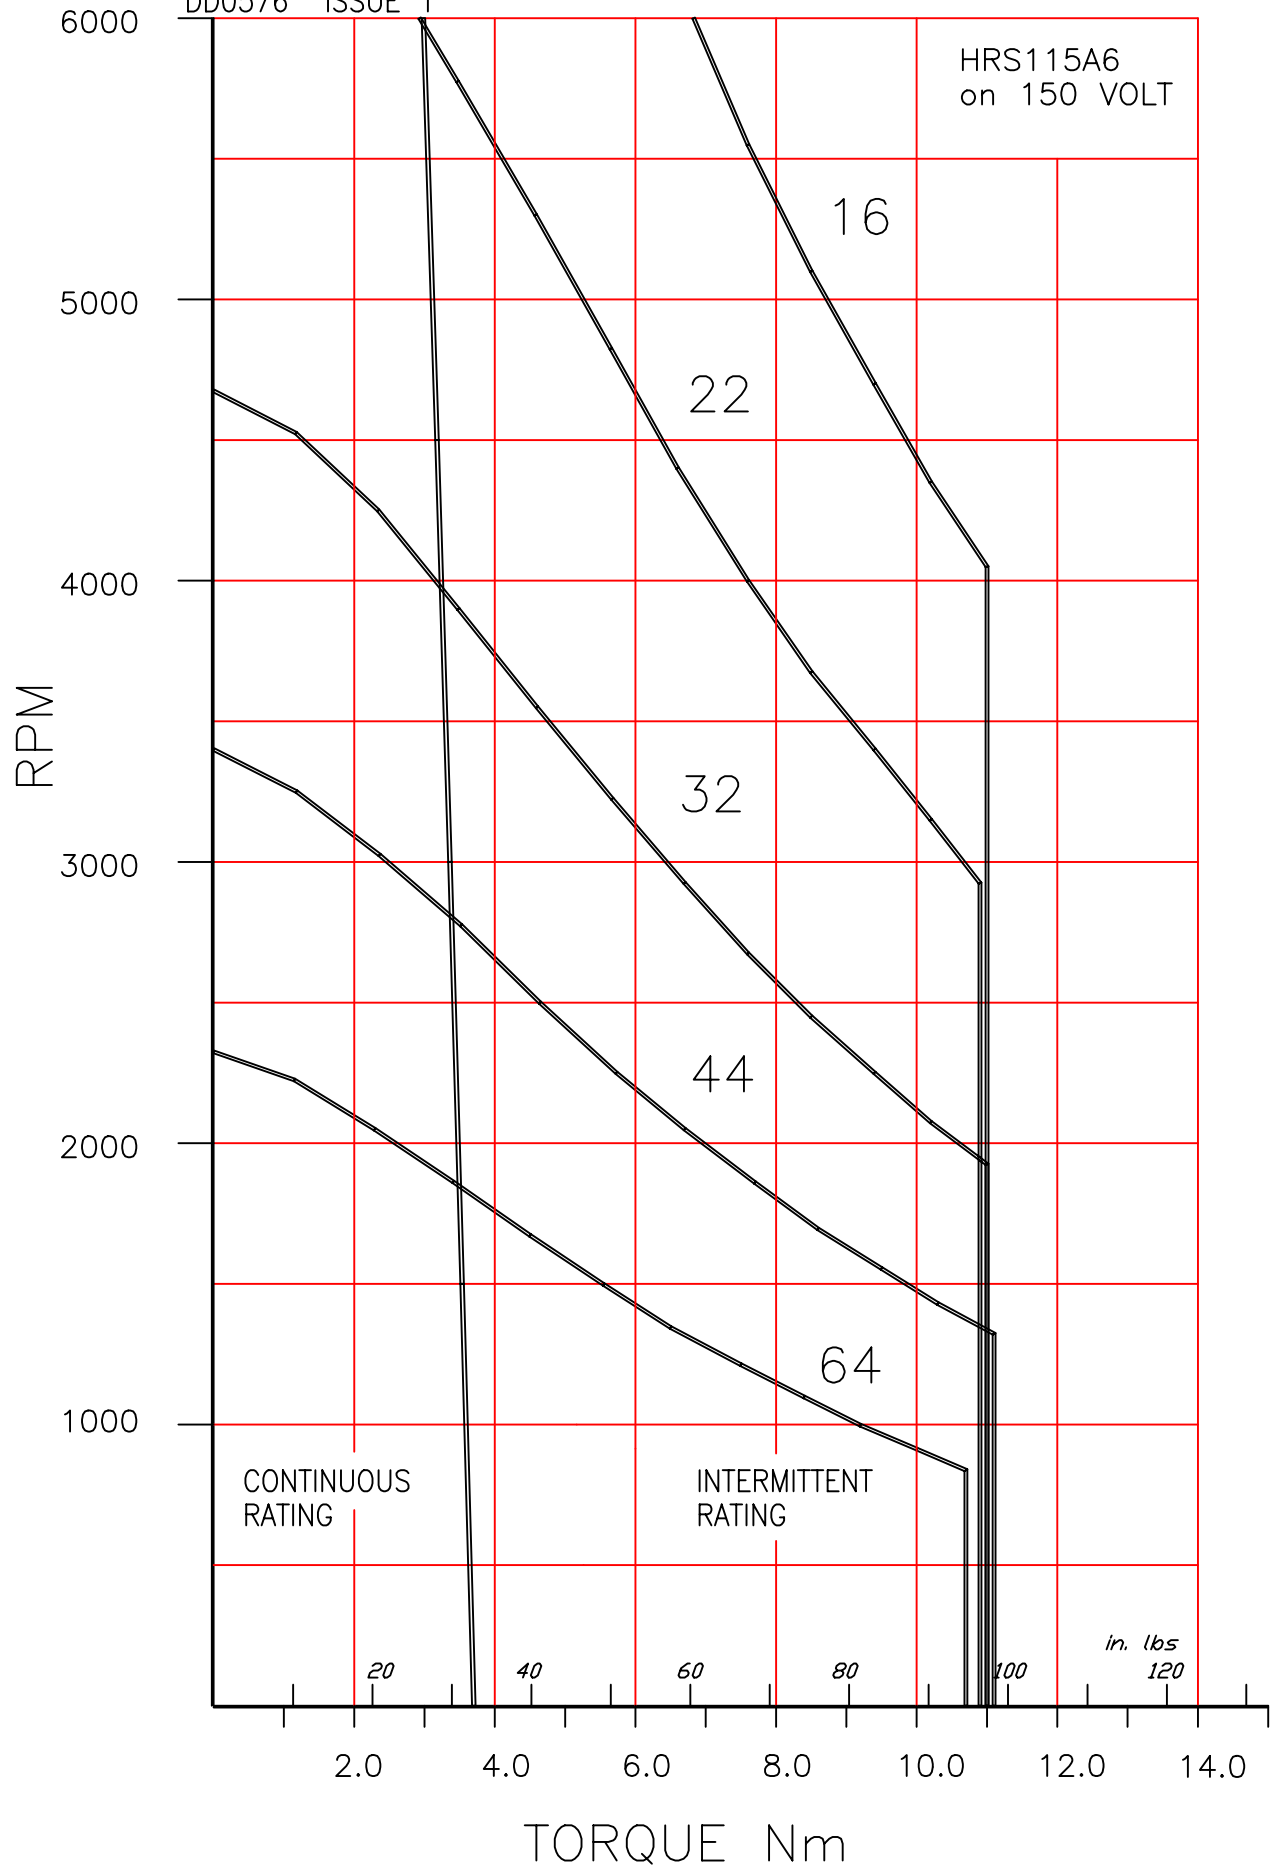

DD0576 ISSUE 1
HRS115A6
on 150 VOLT

DD0585 ISSUE 1

HRS115A6
on 300 VOLT

DD0590 ISSUE 1

HRS115A6
on 560 VOLT

CONTINUOUS
RATING

INTERMITTENT
RATING

in. lbs
120

TORQUE Nm

DD0595 ISSUE 1

HRS115A6
on 650 VOLT